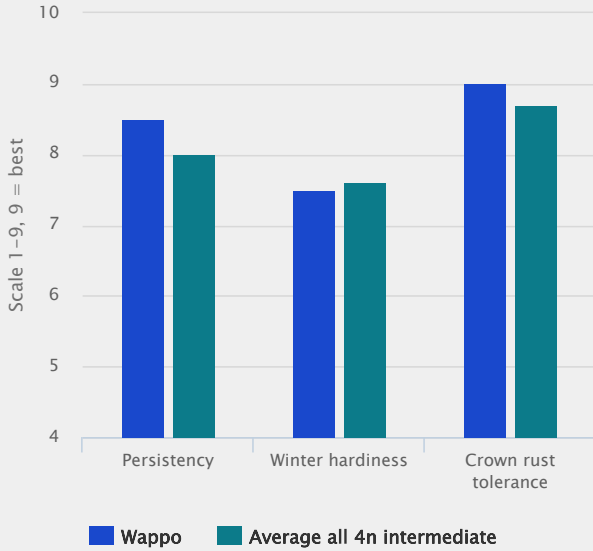

Specification and ratings

Results from The Netherlands

Source: Aanbevelende Rassenlijst Arable crops Forage crops 2021