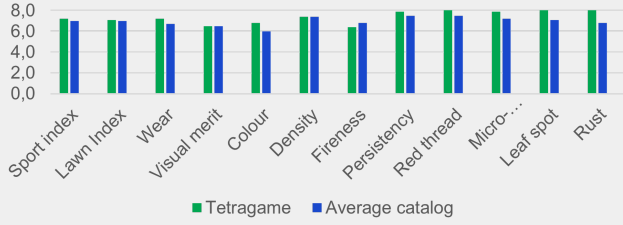

Leaf colour, fineness and density

TETRAGAME has a nice medium-dark green appearance. With density and fineness comparable to the average of diploids, it is an excellent choice in mixtures for sport fields where the resilient plants will contribute to the overall strength of the turf.

Mixtures

TETRAGAME is also a good choice for tall fescue dominated mixtures as it competes less than diploids during the crucial months of establishment.

Technical Specifications

- Perennial ryegrass
- Tetraploid with very good disease tolerance !
- Listed/recommended in EU FR UK

Specification and ratings

Performance in France

Bulletin gazon 2017 (Geves)

Scale: 1-9, 9 = best, darkest

Performance in France

Source: Bulletin Gazon 2017 (Geves)
Scale: 1-9, 9 = best, darkest

Ratings

Scale 1-9, where 9 = best or most pronounced