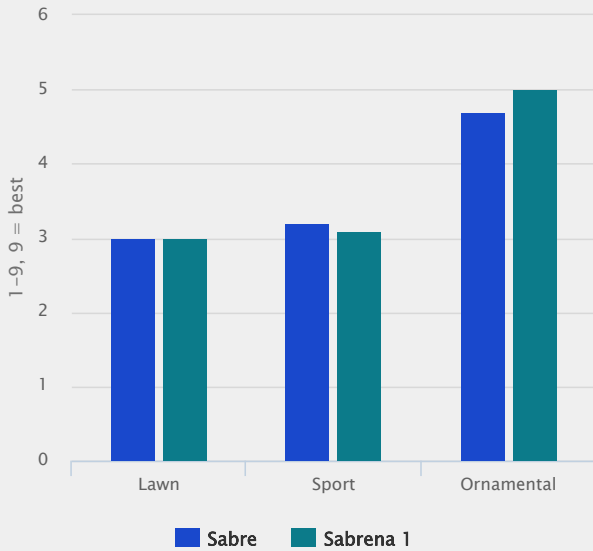

SABRENA 1

Poa trivialis

- Dense, fine and darker colour
- High shade tolerance
- Good frost tolerance
- Erect growth and fast establishment

4salt

Master in shady conditions

Poa trivialis is mainly used in conditions where light is insufficient due to shade or in the winter months. SABRENA 1 performs very well in such conditions.

Darker green colour

SABRENA 1 renews the small group of available varieties by being darker green and even finer and more dense.

Recommendations

It is common to incorporate from 10-15% (weight) into mixtures used for shaded green areas and 10-30% for overseeding on golf courses or winter football pitches.

Technical Specifications

- Rough stalked meadow grass
- For Shady Conditions + Overseeding
- Listed/recommended in EU BY FR RU TR UA UK

Specification and ratings

Index of use

Source: Bulletin Gazon (France)