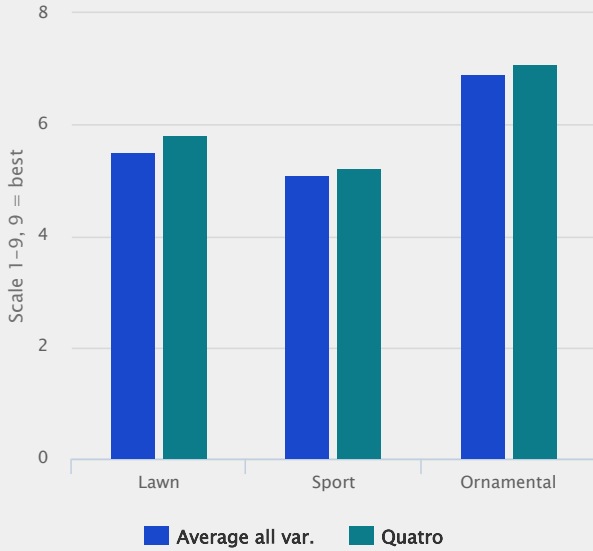

QUATRO

Festuca ovina

- High disease resistance
- Excellent winter appearance
- Best visual merit
- Improved wear tolerance

4salt

Best visual merit

QUATRO adds up a long list of favourable characters to produce a lawn with outstanding visual merit.

Winter appearance

QUATRO is hard to beat at any time of year, but during winter it sets distance to all competitors with an incredible beautiful look.

Ranks number ONE in France and STRI Bingley

In the chart below QUATRO is compared to the highest ranked hard fescue on the STRI-list, Crystal! Also on the French list, with more than 10 varieties, QUATRO is at the very top. Are we close to perfection?

Technical Specifications

- Sheeps fescue
- High quality Sheep's Fescue with wide recommendation
- Listed/recommended in EU
DE FR IS NL UK

Specification and ratings

Index of use

Source:

Ratings

Scale 1-9, where 9 = best or most pronounced