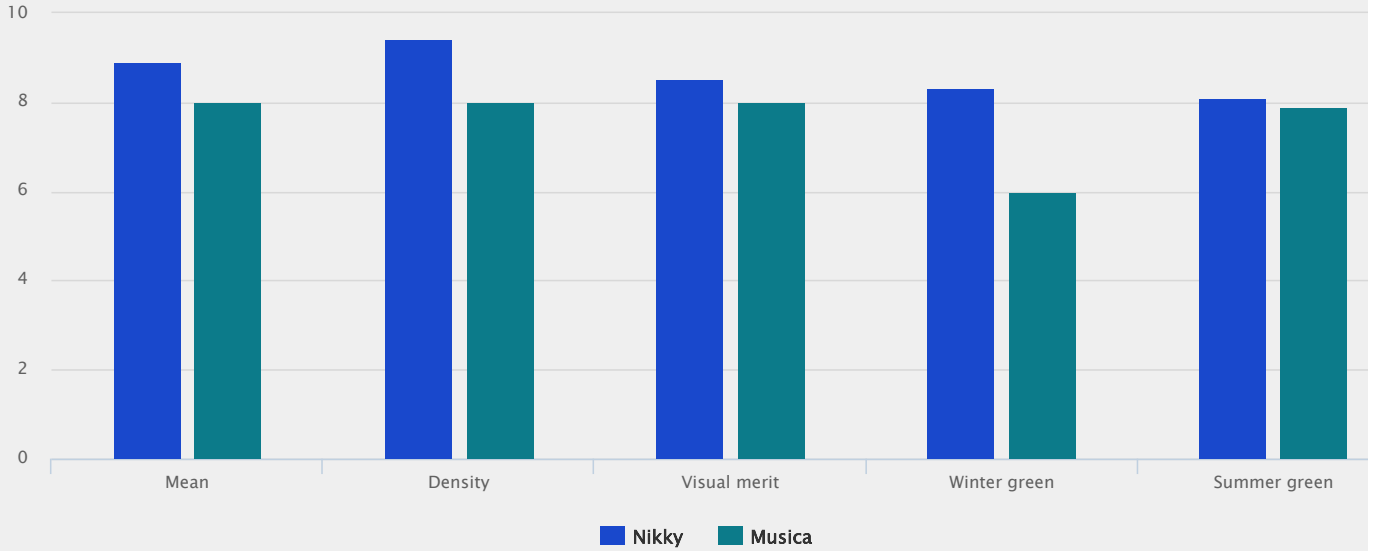

NIKKY

Festuca commutata

- Very tolerant to close mowing
- Extremely dense
- Nice dark green colour
- Best variety on STRI list 2011 under close mowing

4salt

Very tolerant to close mowing

Nikky performs very well under close cutting (e.g. golf greens). The rating of Nikky is the highest on the STRI turfgrass list for 2011. Furthermore, the variety has a very nice dark green colour during the whole season. This makes the variety the ultimate choice for golf green mixtures.

Extreme density

The extraordinary performance under close mowing is reflected in the fact, that the variety also has the highest density on the STRI list under close mowing.

Better performance than Musica

For several years the variety Musica has been the best performing chewings fescue variety on the STRI list under close mowing. This position has now been taken over by Nikky, which is seen as a major achievement.

Technical Specifications

- Chewings fescue
- The best performing variety under very close cutting
- Listed/recommended in EU DK UK

Specification and ratings

Performance

Source: STRI Turfgrass. High score is best.