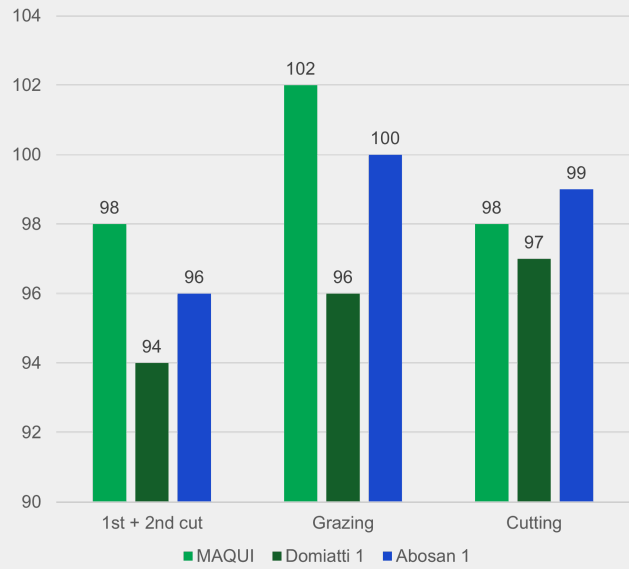

Persistence

Also for persistence, Maqui ranks in de top 5 in Holland.

Technical Specifications

- Perennial ryegrass
- Healthy and persistence
- Listed/recommended in EU NL
- Lateness: Intermediate

Specification and ratings

Performance in the Netherlands

Recommended List of Varieties 2019 (NL)
 Scale: 1-9, 9=best

Yield in the Netherlands

Recommended List of Varieties 2019 (NL)

Performance in the Netherlands
Recommended List of Varieties 2019 (NL)
 Scale: 1-9, 9=best

Yield in the Netherlands
Recommended List of Varieties 2019 (NL)

Ratings

Scale 1-9, where 9 = best or most pronounced