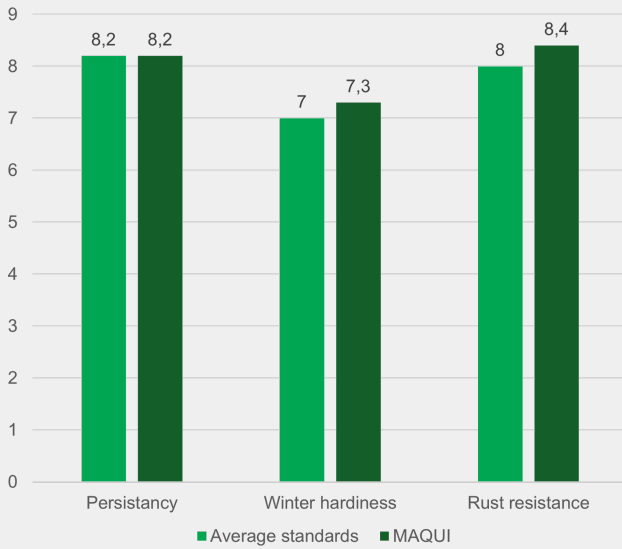

MAQUI

Lolium perenne

- Exceptional rust resistance
- Good yield
- Excellent persistence

Rust resistant and high yields

MAQUI has a top rust resistance on the recommended list in the Netherlands. In addition, it shows a high persistence. This combination of high disease resistance, high persistency and good yield in the second cut is unprecedented in the Netherlands.

Persistence

Also for persistence, Maqui ranks in de top 5 in Holland.

Technical Specifications

- Perennial ryegrass
- Healthy and persistence
- Listed/recommended in EU NL
- Lateness: Intermediate

Specification and ratings

Performance in the Netherlands

Recommended List of Varieties 2019 (NL)
 Scale: 1-9, 9=best

Yield in the Netherlands

Recommended List of Varieties 2019 (NL)

Performance in the Netherlands
Recommended List of Varieties 2019 (NL)
 Scale: 1-9, 9=best

Yield in the Netherlands
Recommended List of Varieties 2019 (NL)

Ratings

Scale 1-9, where 9 = best or most pronounced