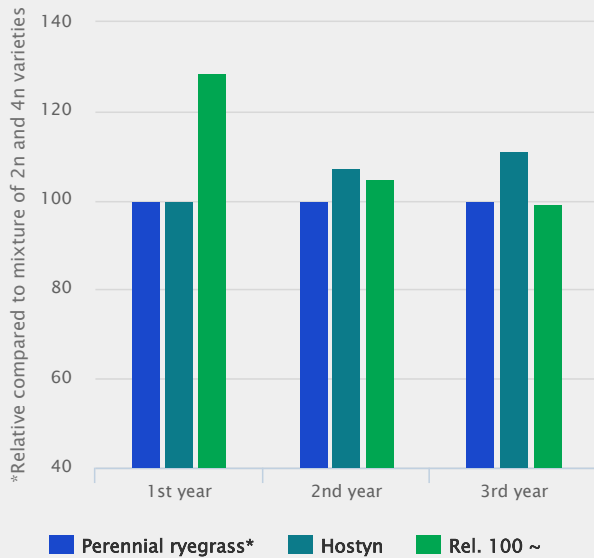

Specification and ratings

Rel. yield NEL20, crop units/ha

Source: National Variety Testing, Denmark 2010-12.