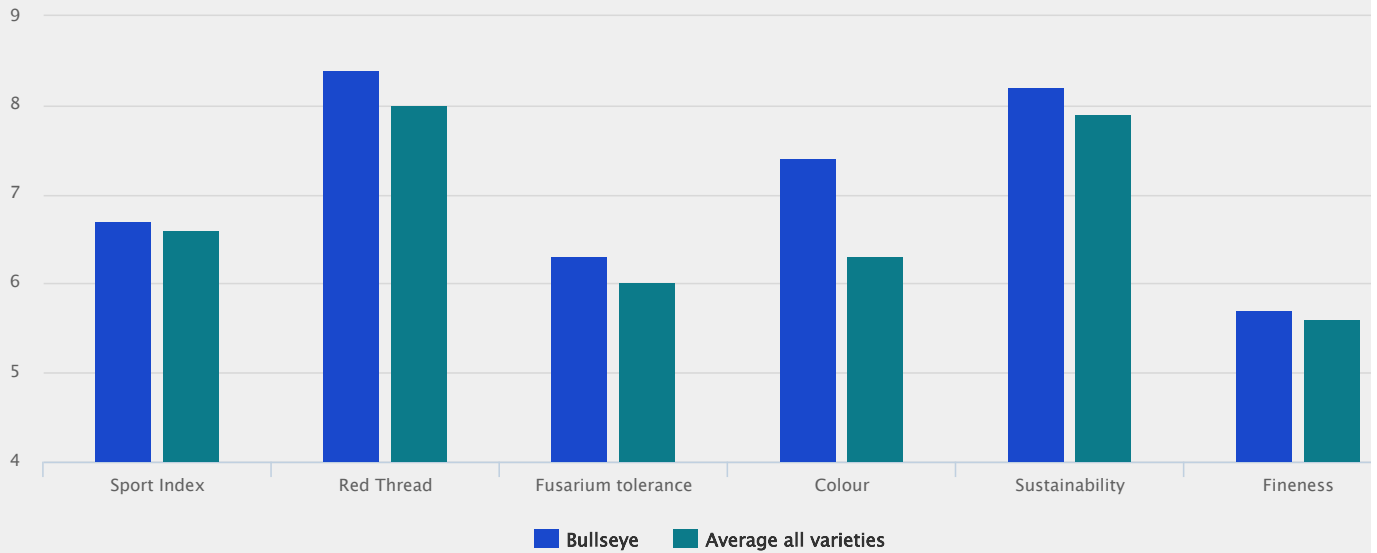

## Technical Specifications

- Tall fescue
- Strong dark green sport and turf variety
- Listed/recommended in EU  
BY FR RU TR

## Characteristics

Source: GEVES 2020 (France)

Y-axis: Scale 1-9, 9 = best/darker

## Ratings

Scale 1-9, where 9 = best or most pronounced