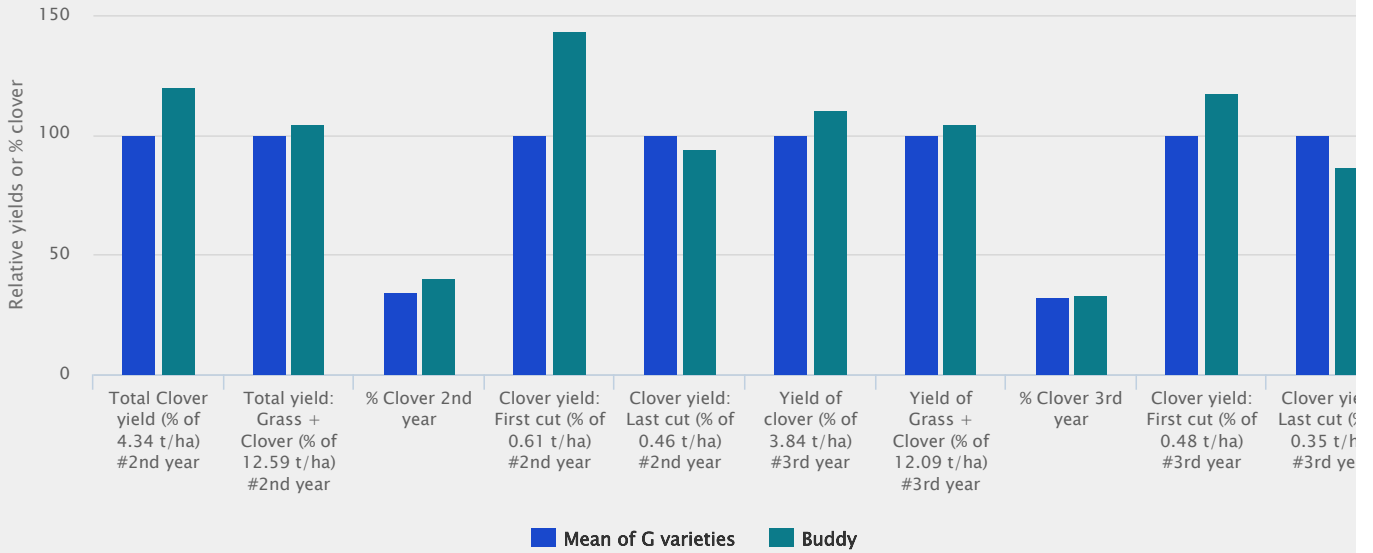

Specification and ratings

Relative yields and % clover in 2nd and 3rd year

Source: BGS RECOMMENDED LIST OF WHITE CLOVER VARIETIES 2015/2016