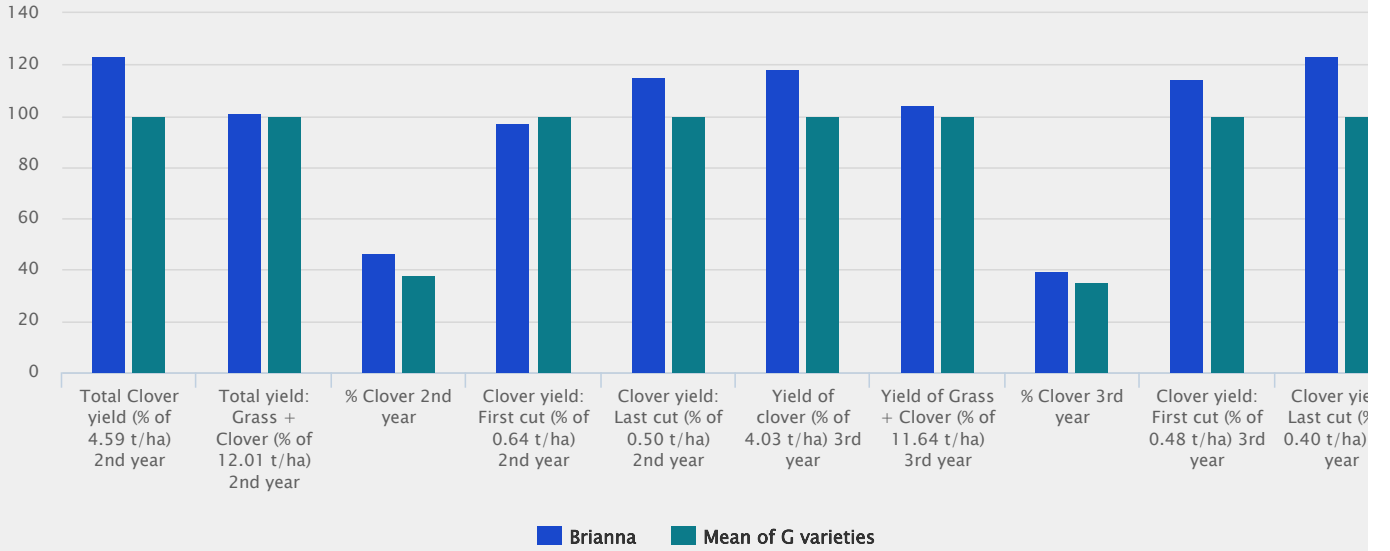

Very large leaves

BRIANNA is the largest leaved white clover on the recommended list.

High yields

When sown with grass, Brianna offers high yields of green matter and protein to complement the sward.

Cutting and grazing

Especially suited to cutting and cattle grazing with good tolerance of hard (sheep) grazing for its leaf size.

Persistent

BRIANNA has the potential to replace Red Clover in long term cutting mixtures.

Technical Specifications

- White clover
- The largest leaved white clover
- Listed/recommended in EU
DK FR NL RU UK

Specification and ratings

Relative yields and % clover in 2nd and 3rd year

BSPB RECOMMENDED LIST OF WHITE CLOVER FOR ENGLAND AND WALES 2017/18