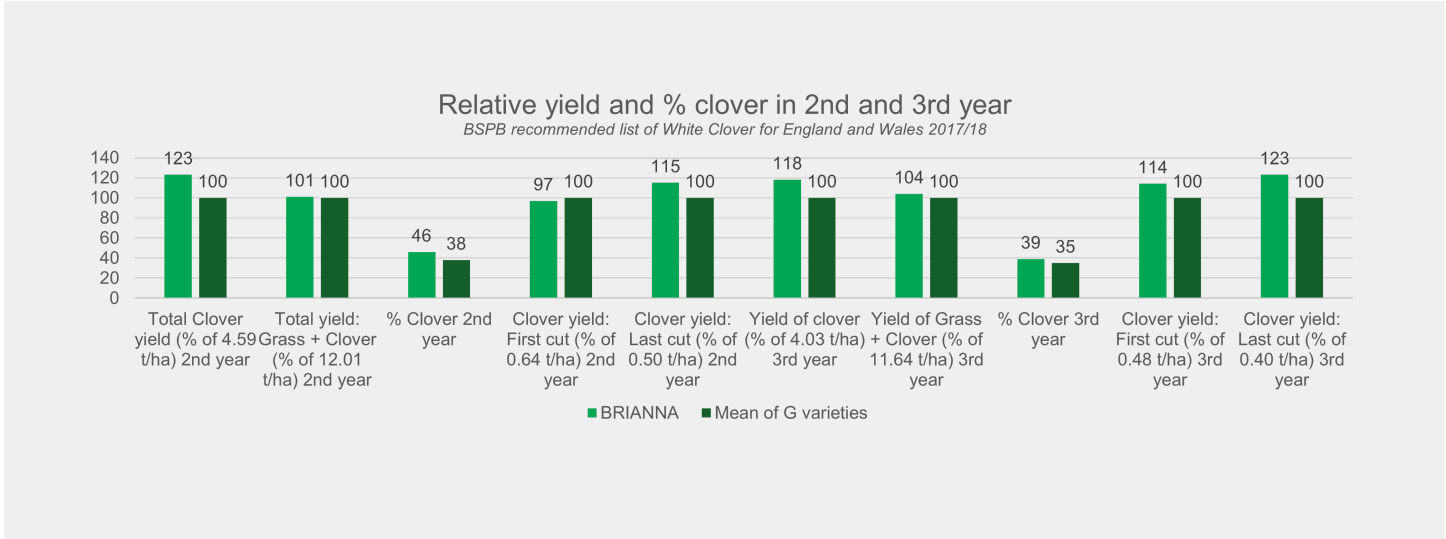

Specification and ratings

Relative yields and % clover in 2nd and 3rd year

BSPB RECOMMENDED LIST OF WHITE CLOVER FOR ENGLAND AND WALES 2017/18