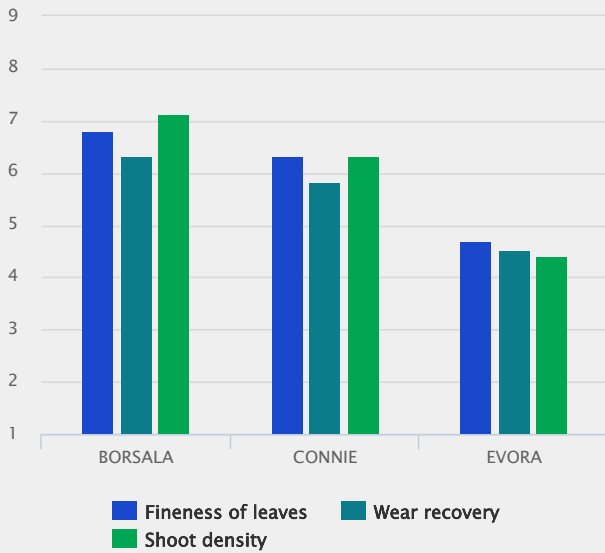

Specification and ratings

Improved turf quality

Source: Turfgrass Seed 2020, British Society of Plant Breeders
Relative quality score 1-9