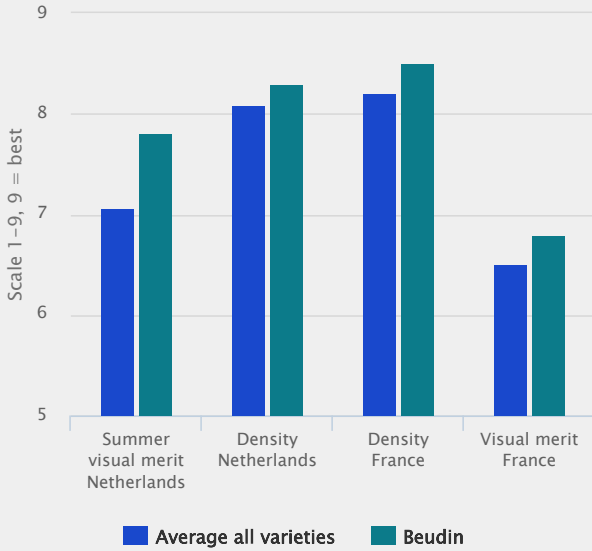

Specification and ratings

Performance

Sources: *Grasgids 2013 (NL)* *Bulletin Gazon 2013 (France)*