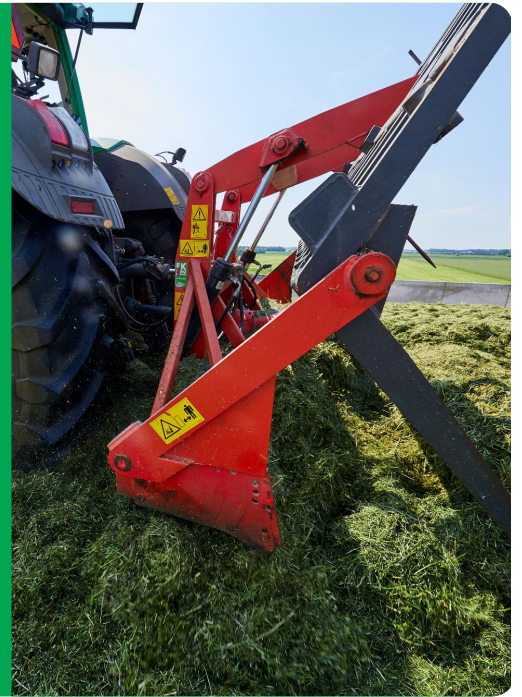

BANTOU

Lolium perenne

Technical Specifications

- Perennial ryegrass
- Listed/recommended in EU FR

Ratings

Scale 1-9, where 9 = best or most pronounced