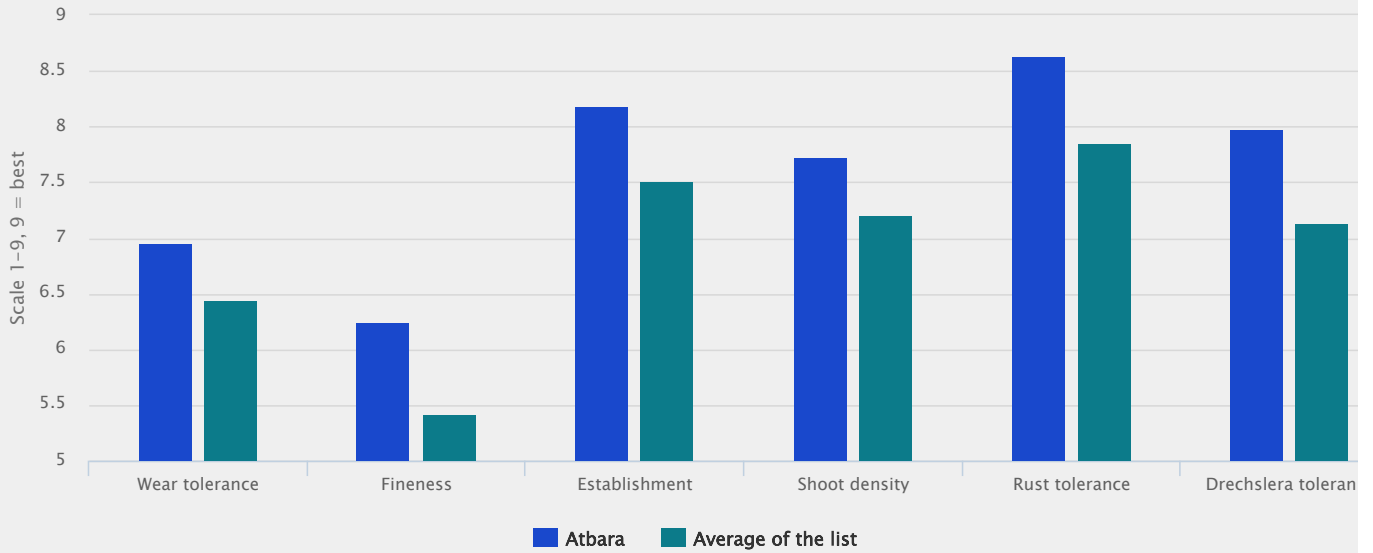

Specification and ratings

French Turfgrass list - Trial results

Turfgrass list 2022 (French)