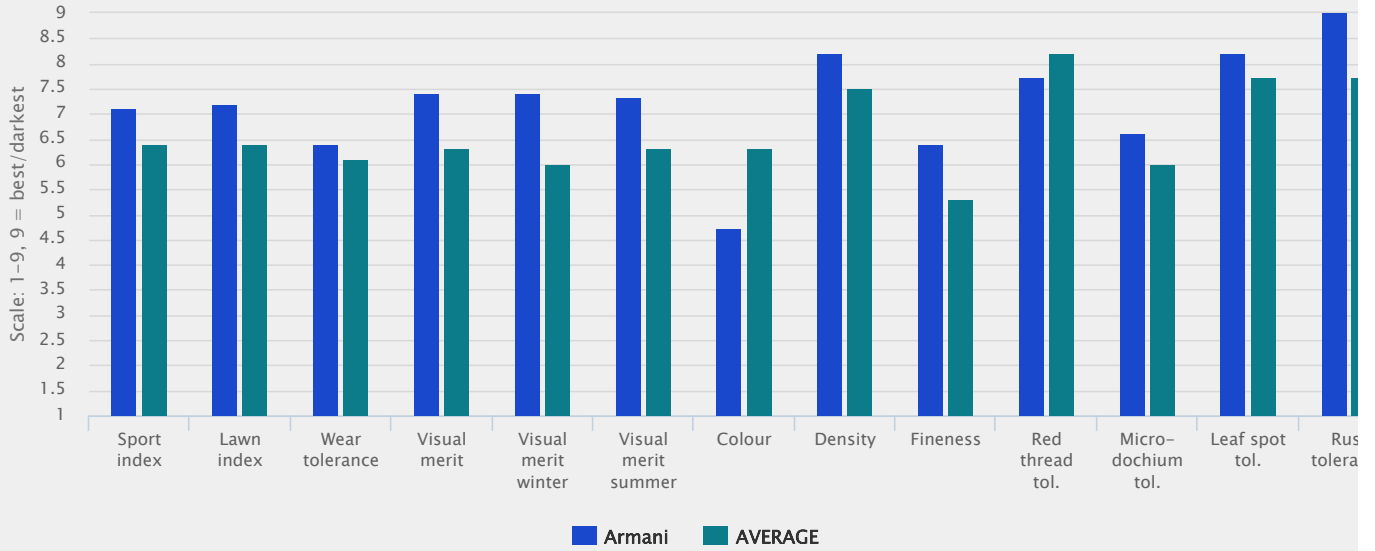

Density and wear tolerance combined

Not just an "ornamental variety" with exceptional fineness and density, Armani withstands hard wear, resulting in very high indexes for Sport and Lawn in the official French trials (see chart).

Deep rooting!

Together with Copenhagen University DLF is testing the root architecture and drought tolerance in the advanced screening facility RadiMax. It shows deeper rooting of Armani than of all other tested tall fescues. ARMANI is Verified by RadiMax.

Technical Specifications

- Tall fescue
- Unrivalled deep rooting and top scores for all characters
- Listed/recommended in EU BY FR RU UK

Specification and ratings

Performance in France

Source: Geves 2017 (France)

Ratings

Scale 1-9, where 9 = best or most pronounced