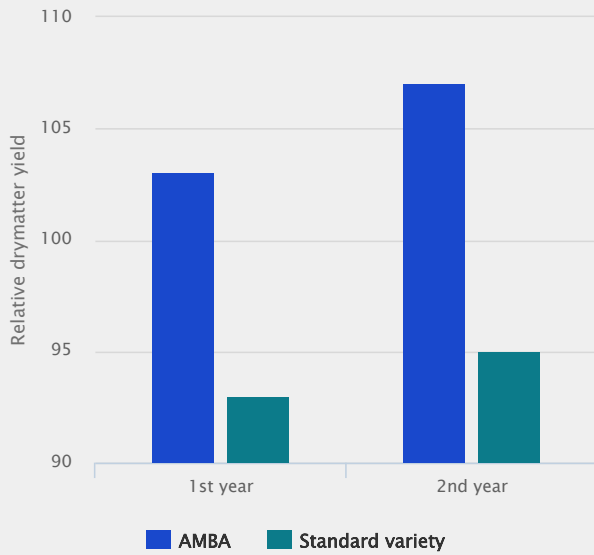

AMBA

Dactylis glomerata

- High yield of drymatter
- High digestibility compared to other early varieties
- Very winterhardy
- Early flowering and production

High Yield Right from the Start

AMBA establishes well and has a strong growth right from the start.

High Digestibility

AMBA has proved to have a digestibility on the level of the more late varieties. This is unique for an early variety.

Very Good Winterhardiness

AMBA has proven a very high winterhardiness. Also the tolerance to late night frost in the spring is very good.

Technical Specifications

- Cocksfoot/Orchard grass
- Combining Early Growth with Yield and Quality
- Listed/recommended in EU AT BA BY EST
- Lateness: Early

Specification and ratings

Yield

Source: Danish official trials