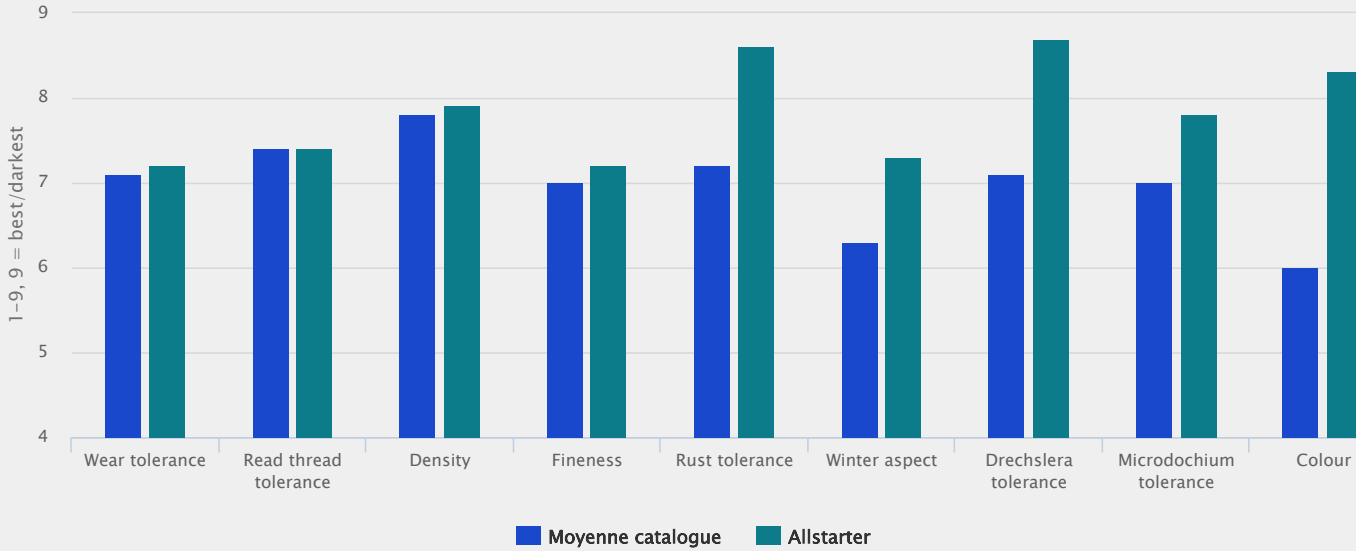

Performance

Allstarter is rated in the top group of varieties for overall turf quality in a recent NTEP test. It has excellent seedling vigour and rapid establishment. Allstarter is also outstanding in French official trials where it is top rated for disease resistance - rusts, Drechslera leafspot and Microdochium patch in particular.

Exceptional dark colour

By 2012 Allstarter is actually the darkest green variety on the French list. As the density and fineness of leaves are also excellent, the visual merit is a strong argument for entering Allstarter in mixtures for multiple sport purposes as well as parks and home lawns.

Ratings

Scale 1-9, where 9 = best or most pronounced