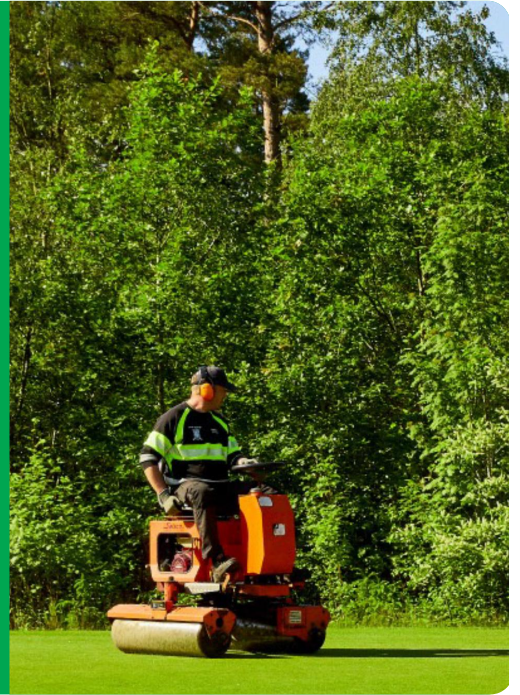

ALBERTINE

Festuca trichophylla

- Wear tolerance +++
- N°1 for Lawn N°1 for Sport & N°1 for Ornamental use!
- Excellent summer visual merit
- Very good red thread tolerance

Suited for all main uses

Whether it is for playgrounds, sport or ornamental purposes, the quality of Albertine moves it to the 1st place. It is the proof of homogeneous performance over the year, and that the visual merit is at a very high level.

Red thread disease will not harm the visual merit

Red thread is a dreadful disease, with more frequent and stronger attacks with lower nitrogen fertilisation. The very high resistance level of Albertine makes it possible to cope with frequent attacks of the disease.

Wear tolerance

Winter and summer, Albertine shows excellent wear tolerance. This encourages the use of Albertine in mixtures for sport surfaces and playgrounds.

Technical Specifications

- Slender creeping red fescue
- The summit of visual merit
- Listed/recommended in EU FR