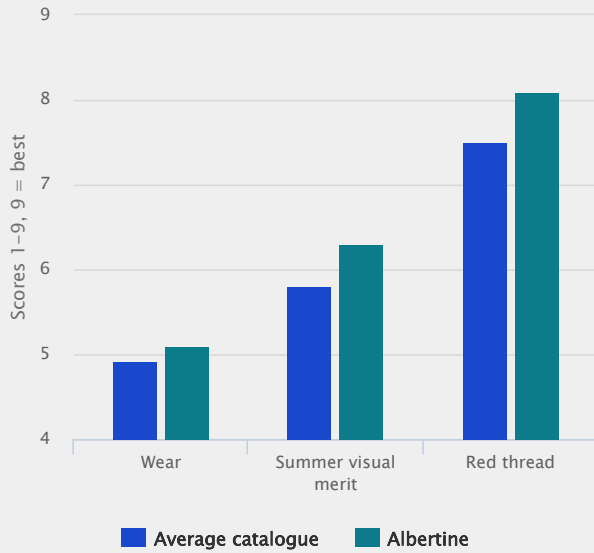

Specification and ratings

Characteristics

Source: GEVES 2014 (France)