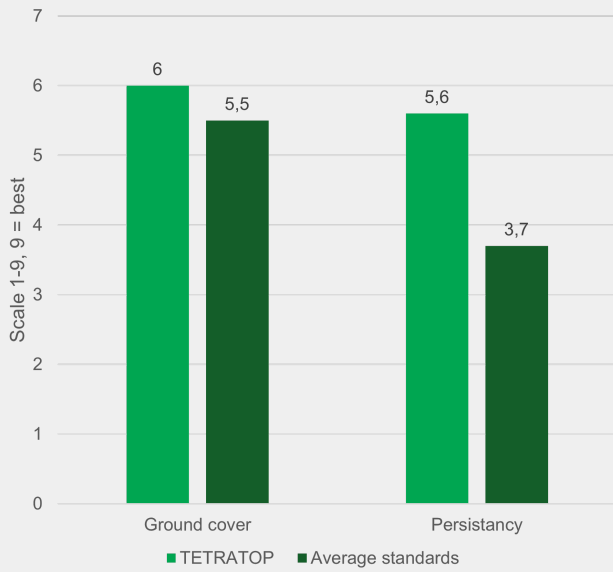

TETRATOP

Lolium x boucheanum

- Intermediate heading with the very best persistency
- Dense sward
- Good winter hardiness
- Very good snow mold resistance

Perennial means persistent

TETRATOP is one of the few true perennial type hybrid ryegrasses available. The variety is characterised by a very good persistency - the optimal choice for combined yield and duration.

Usage

TETRATOP is suited for high quality conservation purpose or highly productive grazing compositions.

Technical Specifications

- Hybrid ryegrass
- Perennial type hybrid
- Listed/recommended in EU DE
- Lateness: Intermediate

Specification and ratings

Very persistent with good ground cover

Source: BSA, Germany

Top performance!

Source: BSA Germany

Very persistent with good ground cover

Source: BSA, Germany

Top performance!

Source: BSA, Germany

Ratings

Scale 1-9, where 9 = best or most pronounced