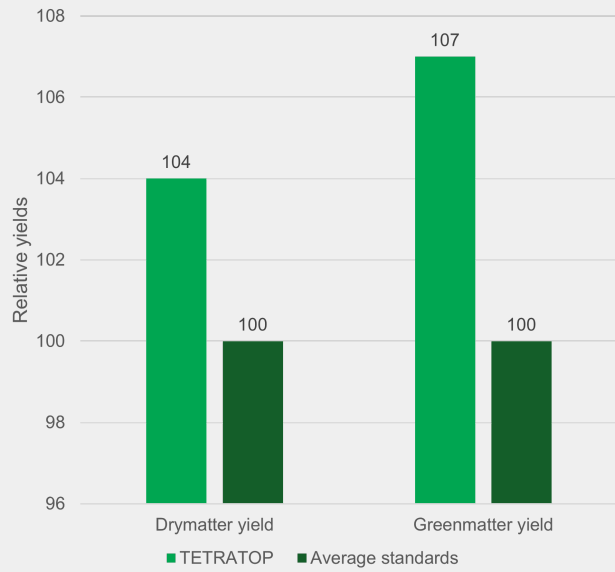

TETRATOP

Lolium x boucheanum

- Intermediate heading with the very best persistency
- Dense sward
- Good winter hardiness
- Very good snow mold resistance

Perennial means persistent

TETRATOP is one of the few true perennial type hybrid ryegrasses available. The variety is characterised by a very good persistency - the optimal choice for combined yield and duration.

Snow mold resistant

The persistency is further ensured by a very good snow mould resistance.

Forage quality

Compared to Italian type hybrid ryegrasses, TETRATOP maintains higher forage quality throughout the season due to less aftermath heading.

Usage

TETRATOP is suited for high quality conservation purpose or highly productive grazing compositions.

Technical Specifications

- Hybrid ryegrass
- Perennial type hybrid
- Listed/recommended in EU DE
- Lateness: Intermediate

Source: BSA, Germany

Ratings

Scale 1-9, where 9 = best or most pronounced