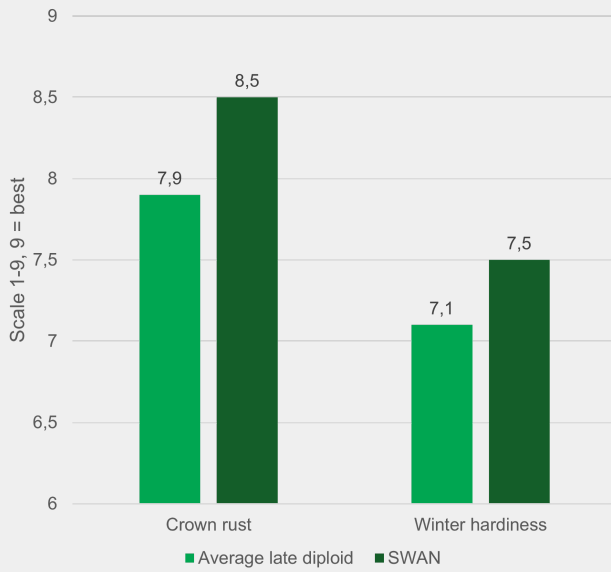

Performance in the Netherlands

Source: Dutch Recommend Forage list 2021