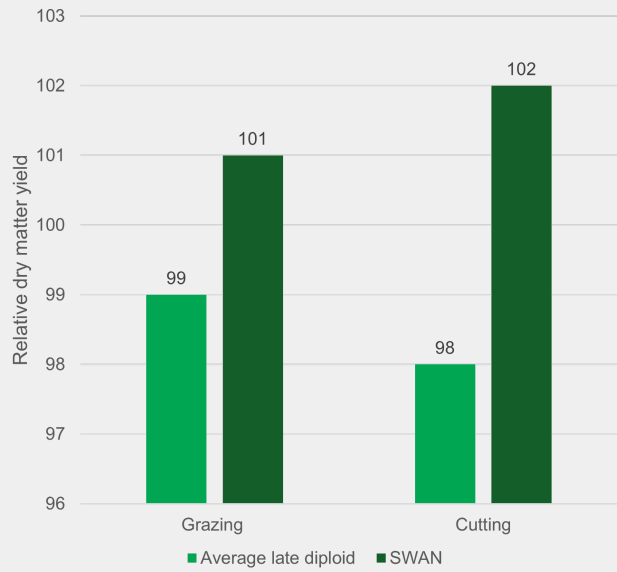

Excellent for grazing and cutting

SWAN can be used in different management systems, in grazing as well as in cut regimes and all possible managements in between. SWAN gives you flexibility to use your grassland they way you want. With its good rust resistance it stay much more tastfull for the cows what results in a higher intake and less cost of concentrates. The high yielding variety gives more grass and more milk per hectare.

Technical Specifications

- Perennial ryegrass
- Excellent yield for cutting and grazing with a very good persistency
- Listed/recommended in EU NL UK
- Lateness: Intermediate

Specification and ratings

Performance in the Netherlands

Source: Dutch Recommend Forage list 2021

Yield in the Netherlands

Source: Dutch Recommend Forage list 2021

Performance in the Netherlands

Source: Dutch Recommend Forage list 2021

Yield in the Netherlands

Source: Dutch Recommend Forage list 2021

Ratings

Scale 1-9, where 9 = best or most pronounced