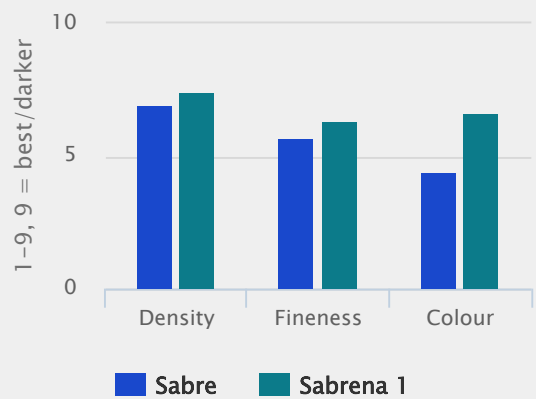

Darker green colour

SABRENA 1 renews the small group of available varieties by being darker green and even finer and more dense.

Recommendations

It is common to incorporate from 10-15% (weight) into mixtures used for shaded green areas and 10-30% for overseeding on golf courses or winter football pitches.

Technical Specifications

- Rough stalked meadow grass
- For Shady Conditions + Overseeding
- Listed/recommended in EU BY FR RU TR UA UK

Specification and ratings

Index of use

Source: Bulletin Gazon (France)

Density, fineness and colour

Source: Bulletin Gazon (France)

Ratings

Scale 1-9, where 9 = best or most pronounced