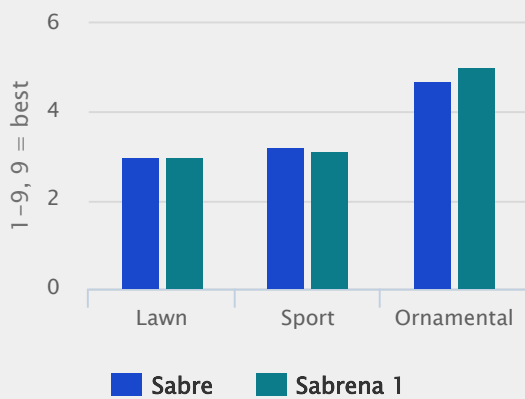

SABRENA 1

Poa trivialis

- Dense, fine and darker colour
- High shade tolerance
- Good frost tolerance
- Erect growth and fast establishment

4salt

Master in shady conditions

Poa trivialis is mainly used in conditions where light is insufficient due to shade or in the winter months. SABRENA 1 performs very well in such conditions.

Darker green colour

SABRENA 1 renews the small group of available varieties by being darker green and even finer and more dense.

Recommendations

It is common to incorporate from 10-15% (weight) into mixtures used for shaded green areas and 10-30% for overseeding on golf courses or winter football pitches.

Technical Specifications

- Rough stalked meadow grass
- For Shady Conditions + Overseeding
- Listed/recommended in EU BY FR RU TR UA UK

Specification and ratings

Index of use

Source: Bulletin Gazon (France)

Density, fineness and colour

Source: Bulletin Gazon (France)

Ratings

Scale 1-9, where 9 = best or most pronounced