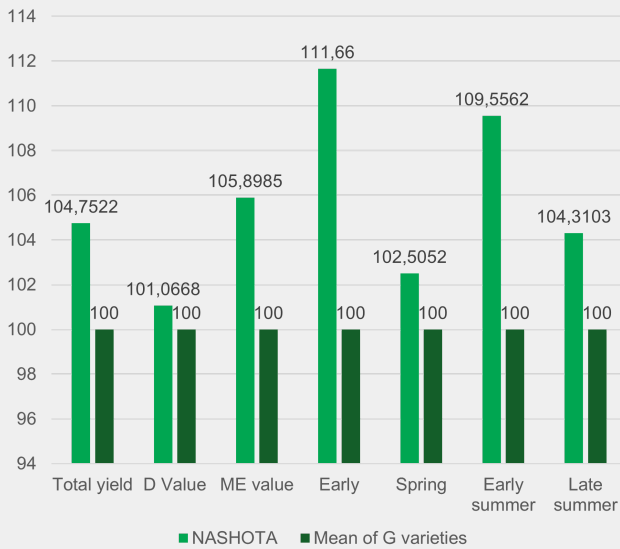

### Grazing Performance

*Recommended Grass and Clover Lists for  
England and Wales 2018/19*

### Cutting Performance

*Recommended Grass and Clover Lists for  
England and Wales 2018/19*

### Cutting Performance

Recommended Grass and Clover Lists for England and Wales 2018/19

### Grazing Performance

Recommended Grass and Clover Lists for England and Wales 2018/19