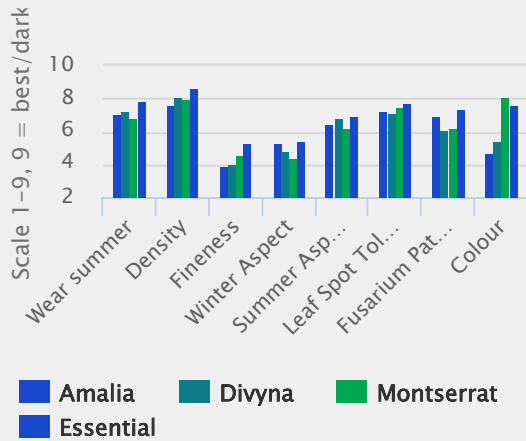

Fully equipped variety!

The quality level of ESSENTIAL sets a new milestone with finer leaf texture, increased shoot density yet not compromising the wear tolerance.

Disease tolerance to secure performance

Rust

Fusarium blight and fusarium patch

Dreclera leaf spot

DLF Global Head Office

Ny Oestergade 9 | 4000 Roskilde | Denmark

Technical Specifications

- Tall fescue
- ESSENTIAL does more than just the essential!
- Listed/recommended in EU BY FR IT RU TR UK

Specification and ratings

Essentially unbeatable..

Source: Bulletin Gazon Geves 2011

Ratings

Scale 1-9, where 9 = best or most pronounced