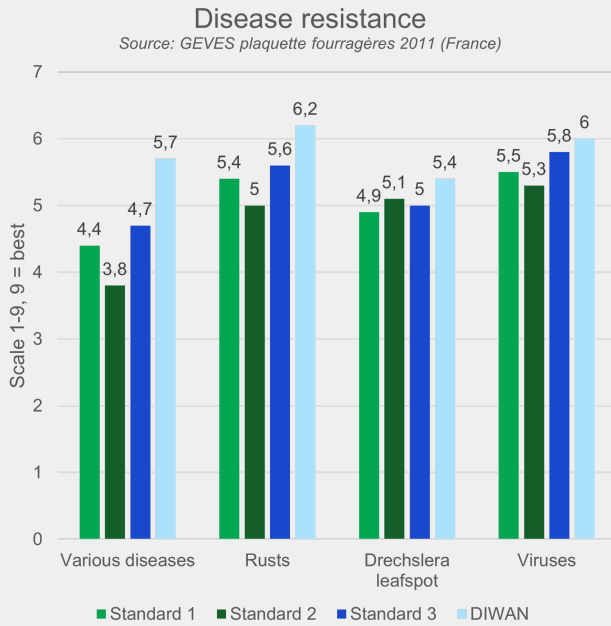

DIWAN

Lolium perenne

- Top yielding through the season
- Very large spring window
- Excellent rust resistance
- Very high 1st cut

Early spring start and intermediate heading

The spring window is so large (57 days) that DIWAN seriously competes with semi-late heading varieties. The aftermath heading is very reduced, qualifying DIWAN for grazing purposes.

Excellent disease resistance

DIWAN proved significantly better rust resistance than the tree standards. But also better resistance to:

Leaf spot

Viruses

Various diseases

Dry matter yield

Right from the 1st cut DIWAN shows better dry matter yield than the standards, with a total of +6% for the three-year trial period.

Technical Specifications

- Perennial ryegrass
- Large spring window with top yield
- Listed/recommended in EU AT BY DE FR NL RU UK
- Lateness: Intermediate

Specification and ratings

Disease resistance

*Source: GEVES plaquette fourragères 2011
(France)*

DM yield. % of average of 3 standards

*Source: GEVES plaquette fourragères 2011
(France)*

Ratings

Scale 1-9, where 9 = best or most pronounced