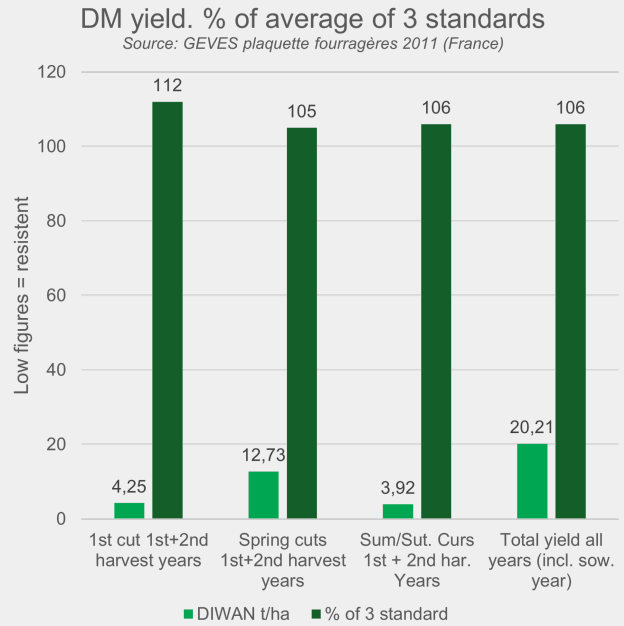

DIWAN

Lolium perenne

- Top yielding through the season
- Very large spring window
- Excellent rust resistance
- Very high 1st cut

Early spring start and intermediate heading

The spring window is so large (57 days) that DIWAN seriously competes with semi-late heading varieties. The aftermath heading is very reduced, qualifying DIWAN for grazing purposes.

Excellent disease resistance

DIWAN proved significantly better rust resistance than the tree standards. But also better resistance to:

Leaf spot

Viruses

Various diseases

Dry matter yield

Right from the 1st cut DIWAN shows better dry matter yield than the standards, with a total of +6% for the three-year trial period.

Technical Specifications

- Perennial ryegrass
- Large spring window with top yield
- Listed/recommended in EU AT BY DE FR NL RU UK
- Lateness: Intermediate

Specification and ratings

Disease resistance

*Source: GEVES plaquette fourragères 2011
(France)*

DM yield. % of average of 3 standards

*Source: GEVES plaquette fourragères 2011
(France)*

Ratings

Scale 1-9, where 9 = best or most pronounced