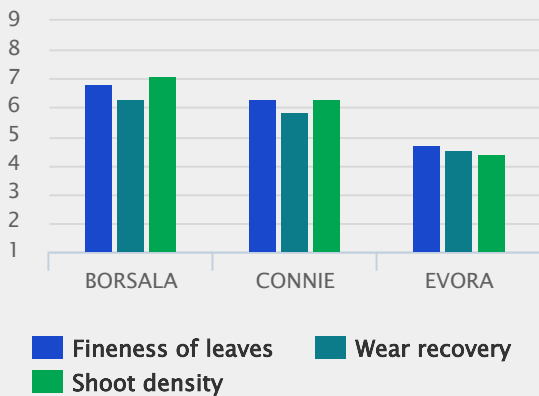

Smooth stalk meadow grass BORSALA brings natural wear and traffic tolerance to the ornamental lawn.

BORSALA is tested for its wear tolerance and lawn quality across Europe. It is found to be a very versatile variety that fits many regions for many recreative, lawn and landscape solutions.

Technical Specifications

- Kentucky bluegrass
- Listed/recommended in EU DE RU UK

Specification and ratings

Improved turf quality

Source: Turfgrass Seed 2020, British Society of Plant Breeders

Relative quality score 1-9

Ratings

Scale 1-9, where 9 = best or most pronounced