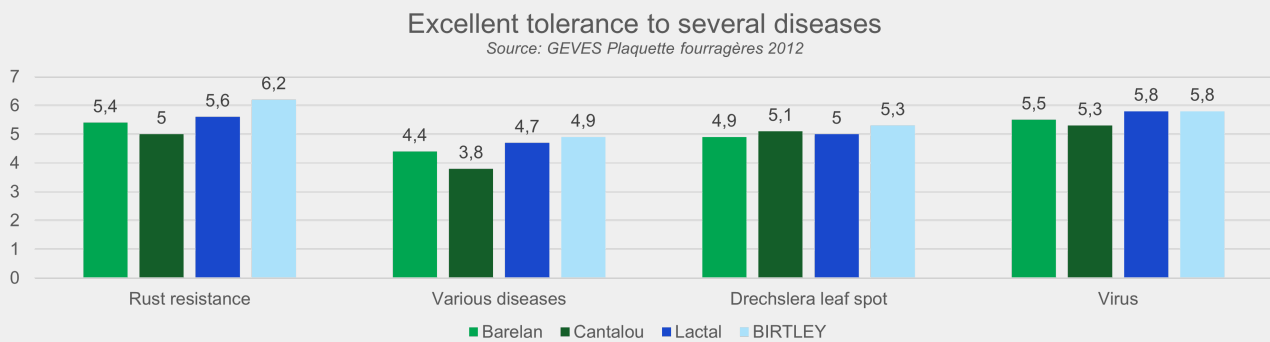

BIRTLEY

Lolium perenne

- Wide spring window - 57 days!
- Early start in the spring
- Excellent rust tolerance
- Good persistency

Very good flexibility in the spring

Especially for an intermediate heading PRG.

In mixtures with:

Other PRG varieties 2n or 4n

White clover for increased protein content and autonomy in nitrogen fertiliser needs.

Technical Specifications

- Perennial ryegrass
- Wide spring window and excellent disease tolerance
- Listed/recommended in EU BE DE FR NL
- Lateness: Intermediate

Specification and ratings

Excellent tolerance to several diseases

Source: GEVES Plaquette fourragères 2012

Ratings

Scale 1-9, where 9 = best or most pronounced