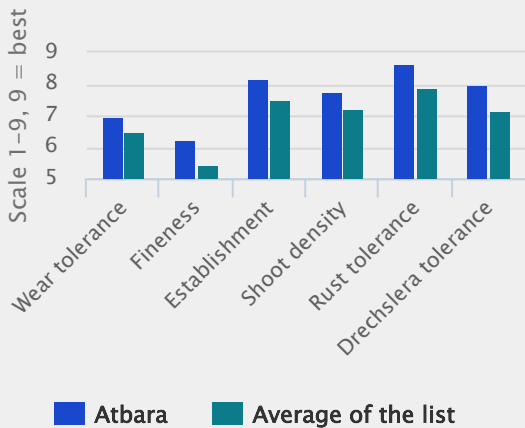

More playing hours

Atbara is a top performer when you need grass for wear tolerance. It has reached top of local trials but also top of the French official list. Not only high wear tolerance but sports use in general is where Atbara outperform most other grasses. All in all you get more playing hours using Atbara in your sports mixtures.

Enjoy you home turf

Atbara also create a better stage of relaxation when at home. Using Atbara in your lawn will not only mean your are using the highest ranked tall fescue for lawn, but also clearly create visual and mindful relaxation with its fine, dense and medium green leaves, and with its high drought and disease tolerance you lawn will stay visual comfortable longer than usually.

Turfgrass list 2022 (French)

Ratings

Scale 1-9, where 9 = best or most pronounced