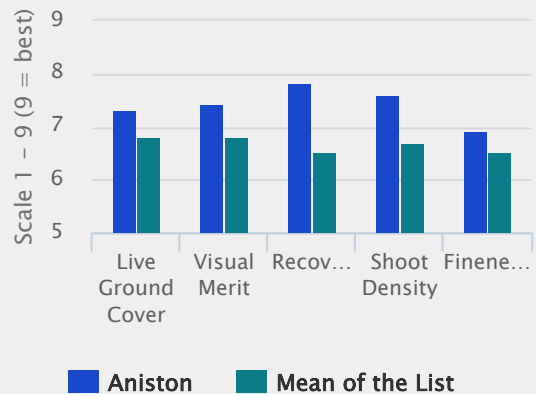

Sports Uses (Mown at 25mm)

STRI - Turfgrass Seed 2018