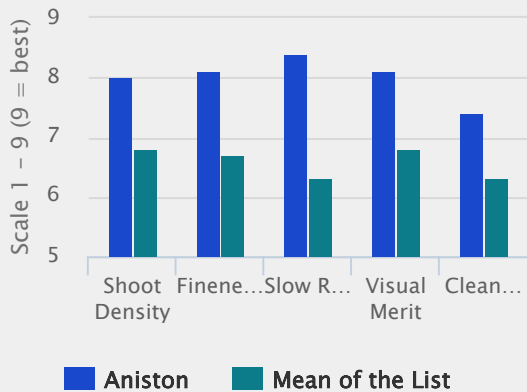

ANISTON

Lolium perenne

Slow regrowth = less clippings

Excellent overall appearance

Fine leaved

Dense

ANISTON is the top rated lawn variety on the STRI Turfgrass List for 2018

ANISTON has excellent all round appearance with no weakness in any of the main characters of a lawn type variety

ANISTON has very slow regrowth which reduces the costs of both mowing and disposal of clippings

In addition it performs well in sports trials making it suitable for high traffic lawns and landscaping areas

Technical Specifications

- Perennial ryegrass
- #1 for Lawns and good for sport
- Listed/recommended in EU NL RU UK

Specification and ratings

Lawns, Landscaping, Summer Sports and Turf (Mown at 10-15mm)

STRI - Turfgrass Seed 2018