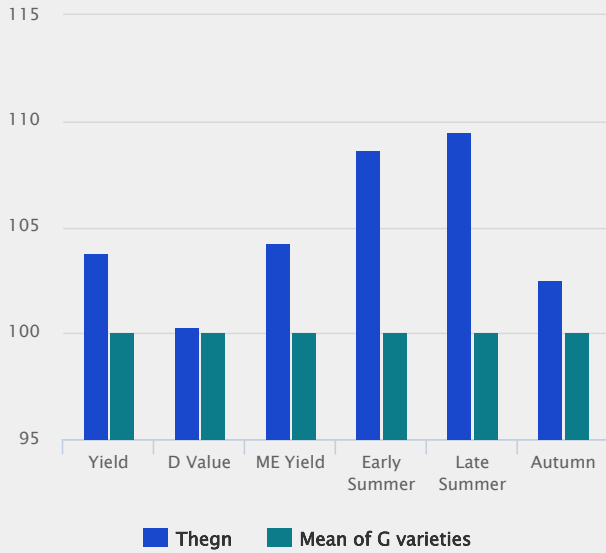

THEGN for Conservation

Excellent first conservation cut D value in the first harvest year, with excellent third and fourth cut yields.

Agronomic characteristics

Good ground cover under both conservation and simulated grazing management.

Good winter hardiness.

Very good resistance to crown rust and good resistance to mildew.

Technical Specifications

- Perennial ryegrass
- Excellent late season yields
- Listed/recommended in EU
DK NL UK

Specification and ratings

Grazing Performance

Recommended Grass and Clover Lists for England and Wales 2018/19

Dutch Official Trials

Rassenlijst 2018