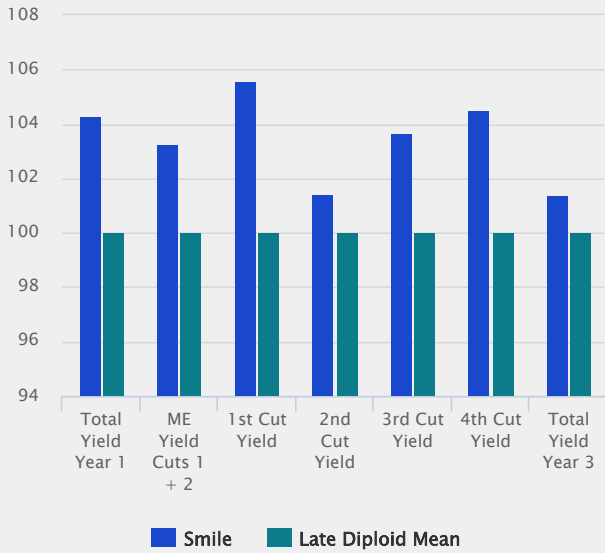

Specification and ratings

Cutting Performance

Recommended Grass and Clover Lists for England and Wales 2018/19