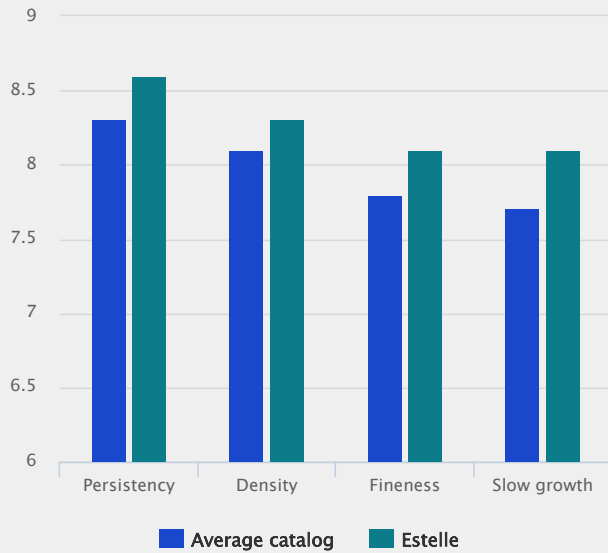

The colour is medium green.

The very slow growth observed in the Dutch trials is an extra advantage for low maintenance lawns.

Technical Specifications

- Perennial ryegrass
- Versatile persistent, fine-leaved, dense and slow growing variety
- Listed/recommended in EU NL UK

Specification and ratings

Performance for Lawn

Source: *Grasgids 2017 (NL)*

Scale: 1-9, 9 = best

STRI performance Sport

Turfgrass Seed 2017 table S1

Scale 1-9, 9 = best

Ratings