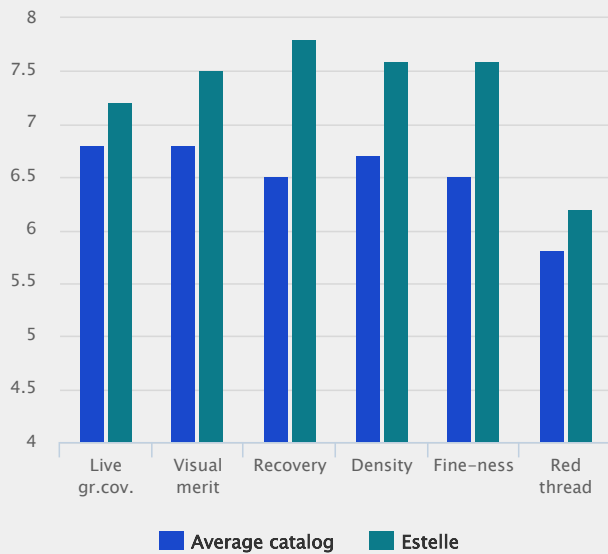

With very good scores for density, fineness and slow growth ESTELLE qualifies for high performance in lawn trials.

STRI (UK) performance is high for Lawn as well as for Sport purpose

The excellent density, fineness and visual merit are confirmed in STRI Lawn trials.

The colour is medium green.

The very slow growth observed in the Dutch trials is an extra advantage for low maintenance lawns.

Technical Specifications

- Perennial ryegrass
- Versatile persistent, fine-leaved, dense and slow growing variety
- Listed/recommended in EU NL UK

Specification and ratings

Performance for Lawn

Source: *Grasgids 2017 (NL)*

Scale: 1-9, 9 = best

STRI performance Sport

Turfgrass Seed 2017 table S1

Scale 1-9, 9 = best

Ratings

Scale 1-9, where 9 = best or most pronounced