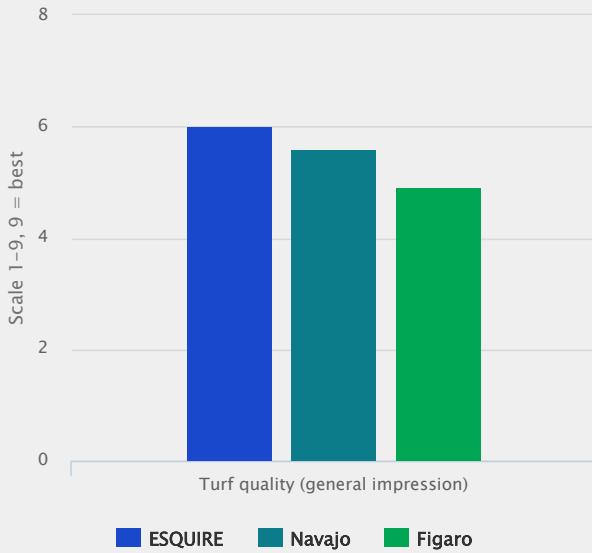

ESQUIRE

Lolium perenne

- Dark green colour
- Multi-resistant
- Very fast in establishment
- Combining density and wear tolerance

Brilliant Future

ESQUIRE is one of the few varieties needing hardly any promotion. Since we started dispatching of seed for private trials we have had a very high positive feedback. Esquire's "field" performance is highly convincing!

First Out of Starting-Blocs

ESQUIRE takes off very early in spring with an impressive density. This explains also a very good wear tolerance. This is combined with good summer appearance and leaf fineness above average.

Technical Specifications

- Perennial ryegrass
- Convincing by Performance!
- Listed/recommended in EU
BA BY DE DK IT RU TR UK

Specification and ratings

Turf quality

Source: NTEP USA

Spring greenup

Source: NTEP USA