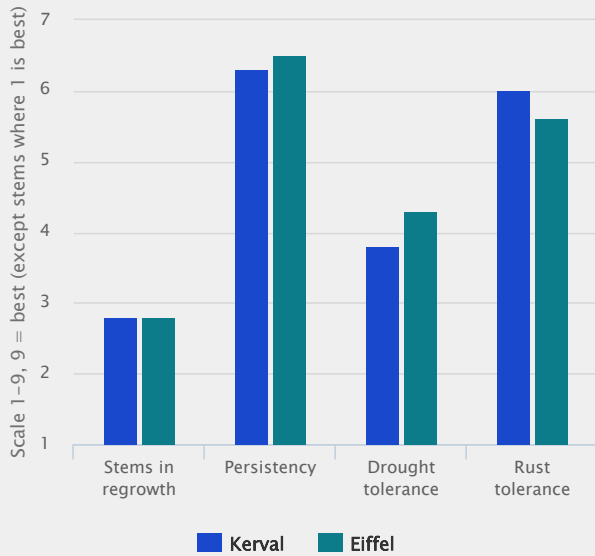

EIFFEL

Lolium perenne

- High production in late season
- Low aftermath heading
- Late heading diploid
- Good persistency

Summer & Autumn growth improvement

The weak point of perennial ryegrass is the low production in the summer. EIFFEL is an improvement showing higher drymatter yield in summer/autumn.

Excellent choice for grazing

With high drymatter production, growth through all seasons and very few stems in the regrowth, EIFFEL is an excellent variety for grazing.

Late heading

EIFFEL is a late heading very persistent variety.

Technical Specifications

- Perennial ryegrass
- Excellent growth in summer/autumn
- Listed/recommended in EU BE
- Lateness: Late

Specification and ratings

Characteristics

Source: Official Trials France

Drymatter yield