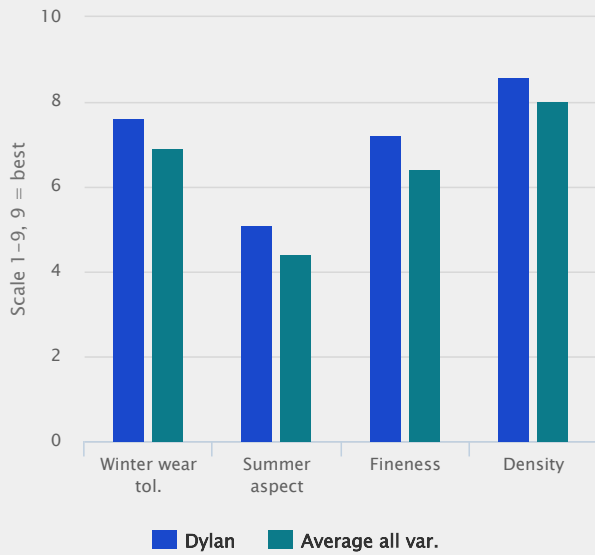

Specification and ratings

Excellent performance and characteristics

Source: *Bulletin Gazon 2008 (France)*