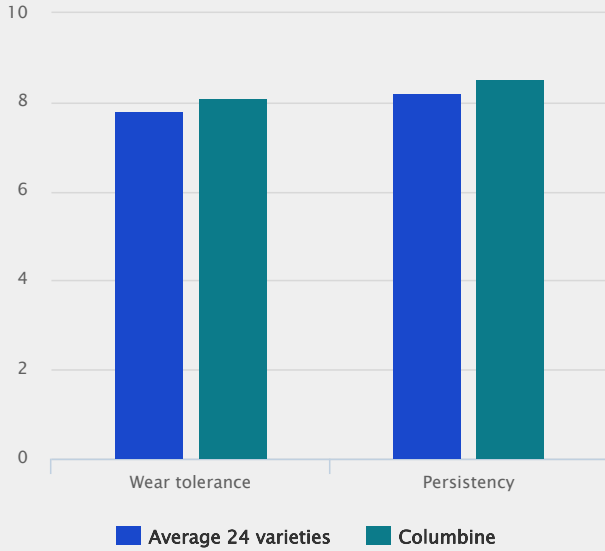

Specification and ratings

Tolerance and persistency

Source: *Grasgids 2011 (NL). Table Sport use.*