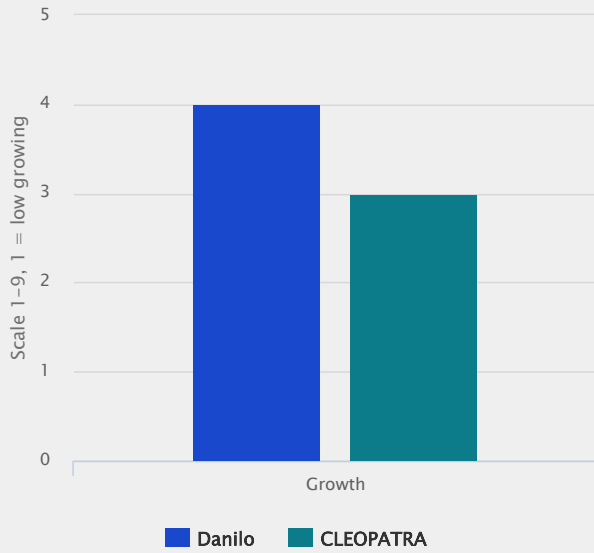

Specification and ratings

Growth

Source: BSA Beschreibende Sortenliste.