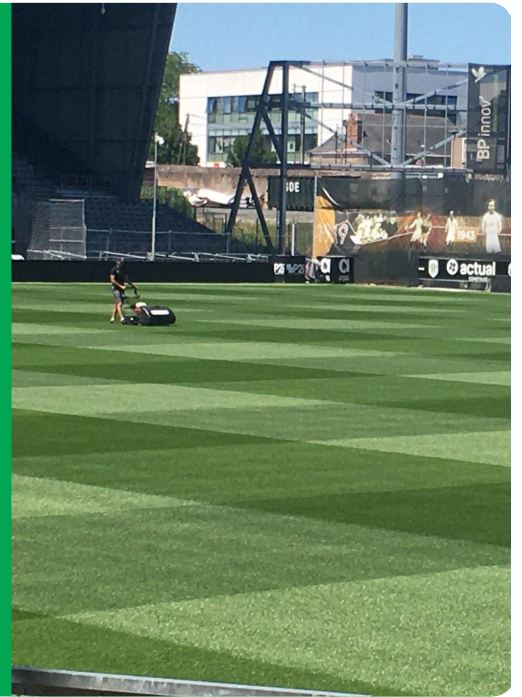

# CLEMENTINE

Lolium perenne

- Unrivalled fineness and density
- Cut down to green height without problems
- Despite the top visual merit excellent sport performance
- Year round high visual merit

**No matter the cutting height, 4 mm, 10 mm or 25 mm - CLEMENTINE stays on top of the list!**

The STRI list is presenting results for three testing protocols corresponding to sport, lawn and green use, with the following cutting heights:

- 25 mm (sport)
- 10-15 mm (lawn)
- 4-7 mm (green)

CLEMENTINE is ranked first in green and lawn trials and 14th out of >100 varieties for sport!