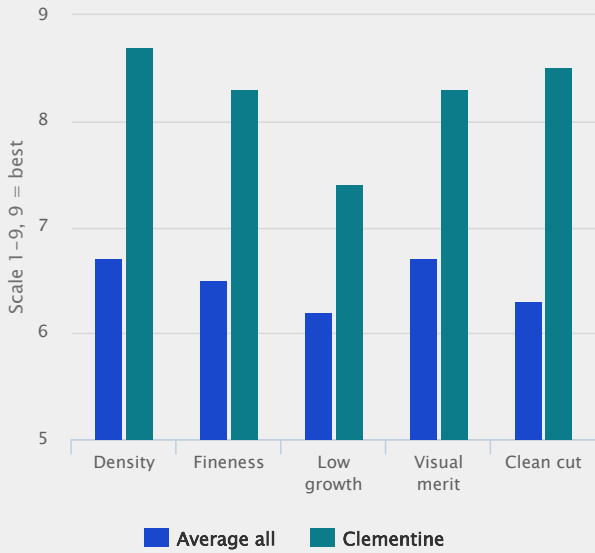

Specification and ratings

Fine, dense, wear tolerant...

Source: STRI Turfgrass 2013 (lawn)