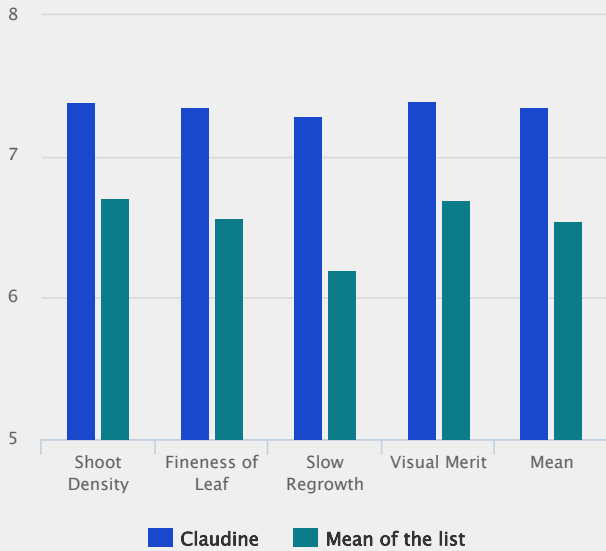

Very dense and fine leaved with slow regrowth

Producing a dense, fine leaved turf. Its slow regrowth requires less mowing and produces less clippings for disposal.

Use on sports pitches

CLAUDINE is also suitable for use on winter sports pitches where it makes an ideal partner for our high performance sports turf cultivars - Columbine, Chardin, Monroe & Berlioz.

Technical Specifications

- Perennial ryegrass
- The all-rounder for Lawns, Sport and turf production
- Listed/recommended in EU NL UK

Specification and ratings

Lawns, Landscaping, Summer Sport and Turf

STRI Turfgrass Seed 2017