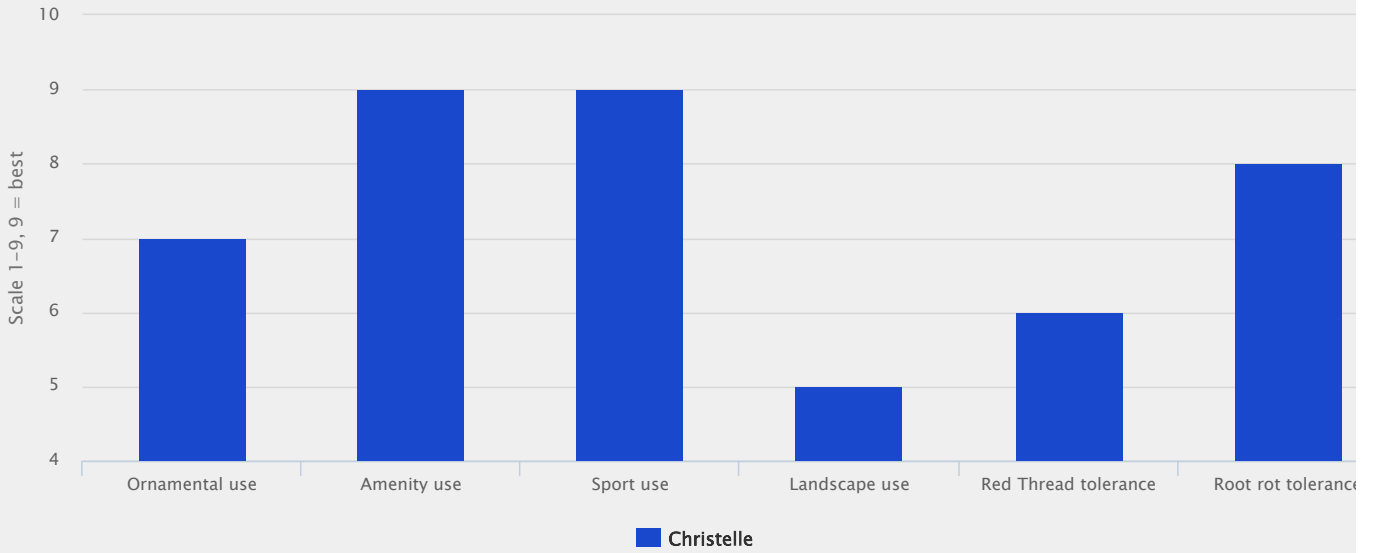

Specification and ratings

Performance in National Trials

Beschreibende Sortenliste Rasengräser 2023