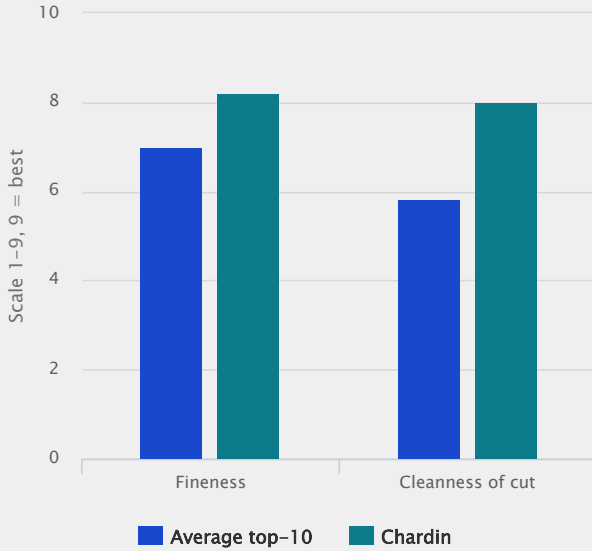

Specification and ratings

Fineness and cleanness of cut

Source: STRI - Turf grass Seed 2011 - table S1