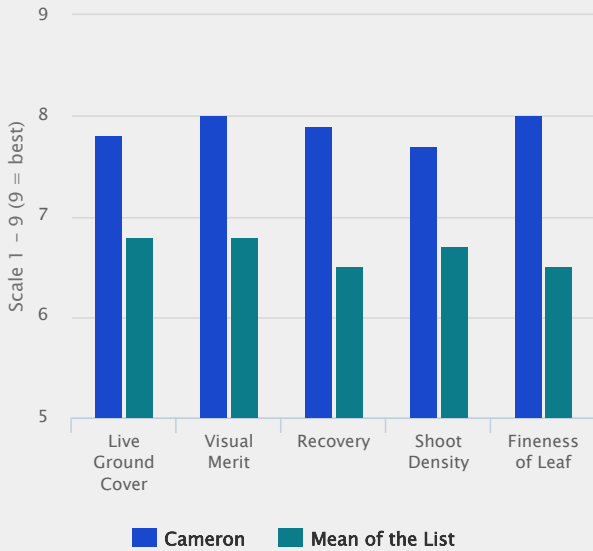

Specification and ratings

Sports Uses (Mown at 25mm)

STRI - Turfgrass Seed 2018